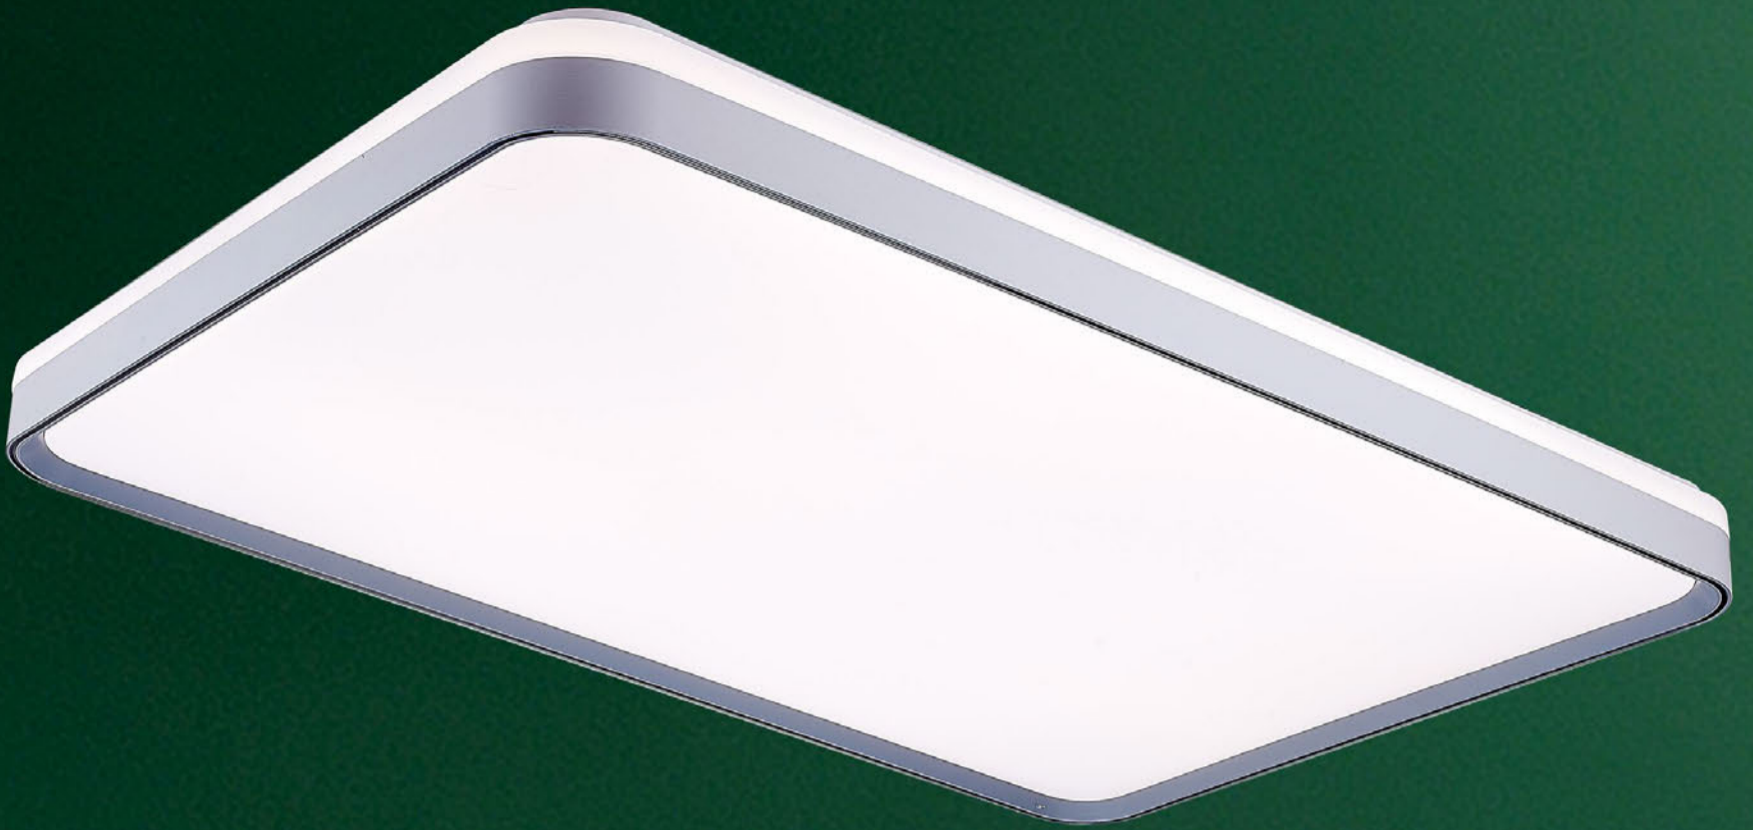

Product Name	Lamp Body Color	Lamp Body Size	Body Material	Power	C T
Star Order	Gray	1160*760*80mm 960*660*75mm 500*500*75mm 500*75 400*65mm	Iron + Plastic Acrylic	24W/36W 48W/55W 120W/160W 200W	3000K 5700K

STAR ORDER SERIES HOME LAMPS