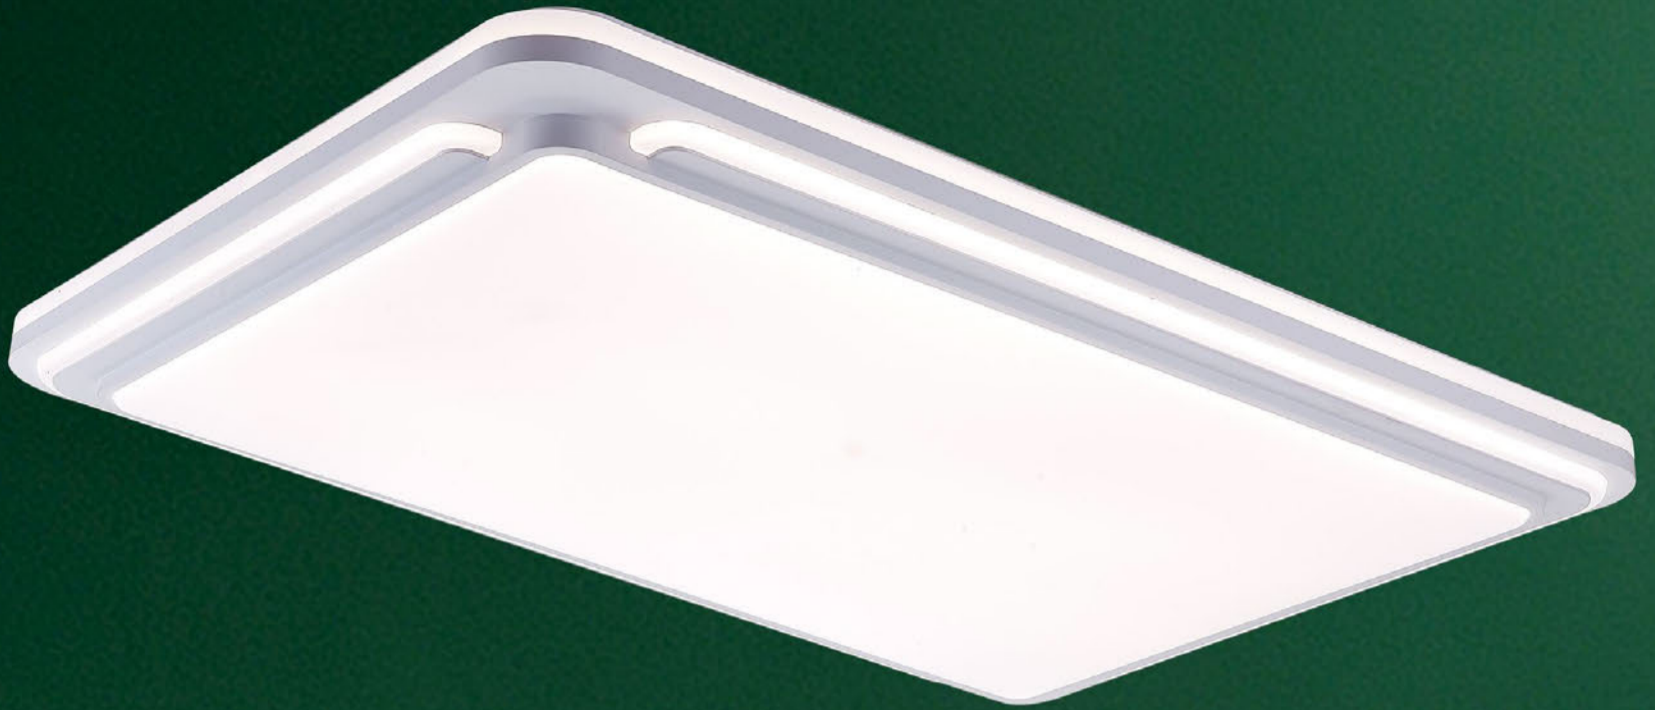

Plamd®

WHERE LIGHT LEADS
HOME RESIDES

Product Name	Lamp Body Color	Lamp Body Size	Body Material	Power	C T
Star Pupil	Black/White Gold/Silver	900*660*75mm 500*500*75mm 500*75 400*65mm	Iron + Plastic Acrylic	24W/36W 48W/55W 120W/160W	3000K 5700K

STAR PUPIL SERIES HOME LAMPS