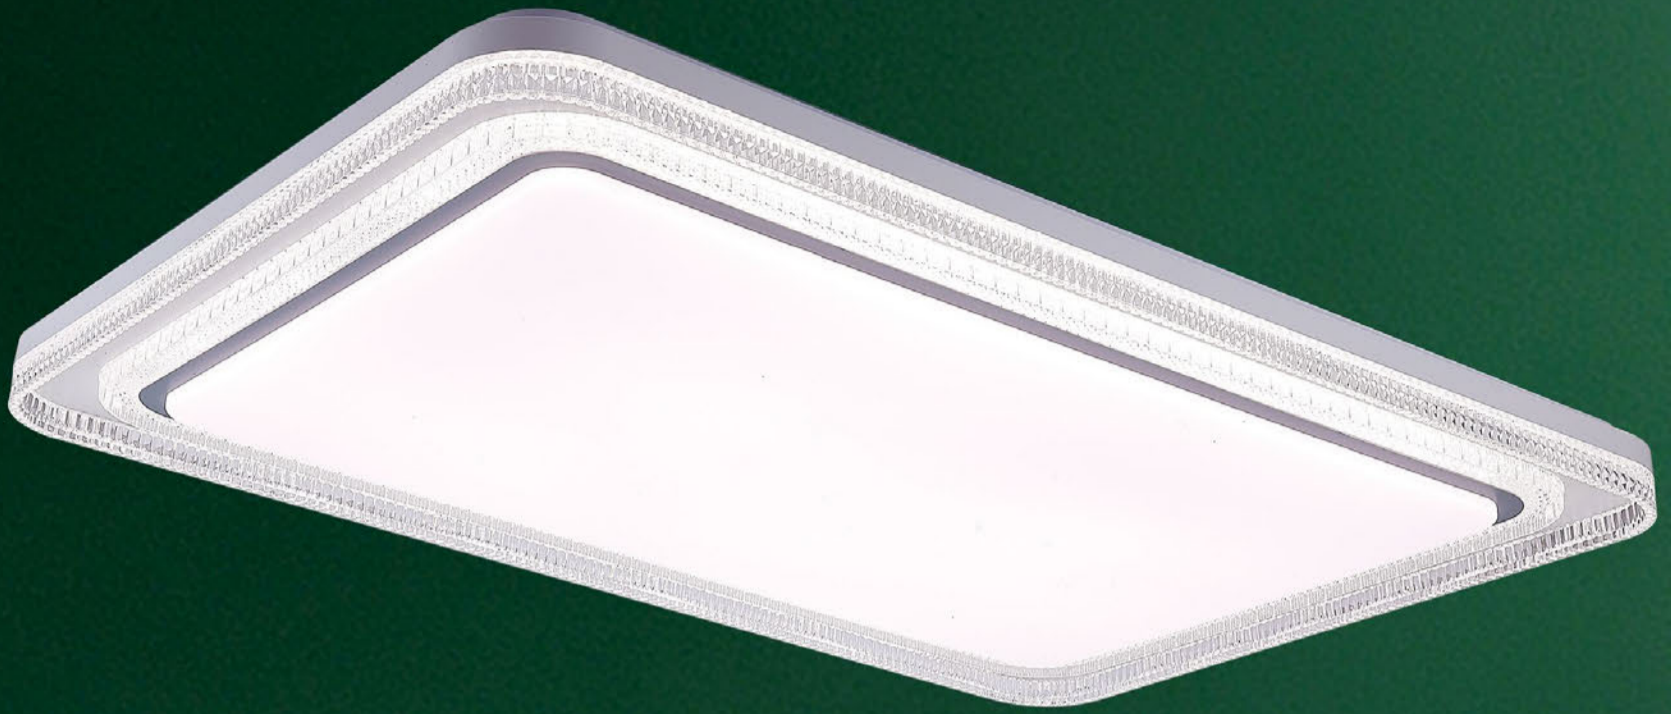

Product Name	Lamp Body Color	Lamp Body Size	Body Material	Power	C T
Star Curtain	Gray	960*660*75mm 500*500*75mm 500*75	Iron + Plastic Acrylic	24W/36W 48W/55W 120W/160W	3000K 5700K

STAR CURTAIN SERIES HOME LAMPS