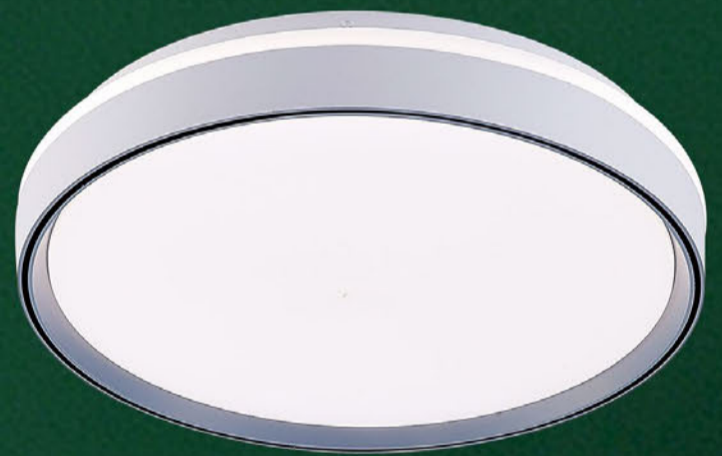

Plamd®

WHERE LIGHT LEADS
HOME RESIDES

Product Name	Lamp Body Color	Lamp Body Size	Body Material	Power	C T
Star Shine	Gold & Black Coffee & Black Silver & Black	960*660*75mm 500*500*75mm 500*75 400*65mm	Iron + Plastic Acrylic	24W/36W 48W/55W 120W/160W	3000K 5700K

STAR SHINE SERIES HOME LAMPS