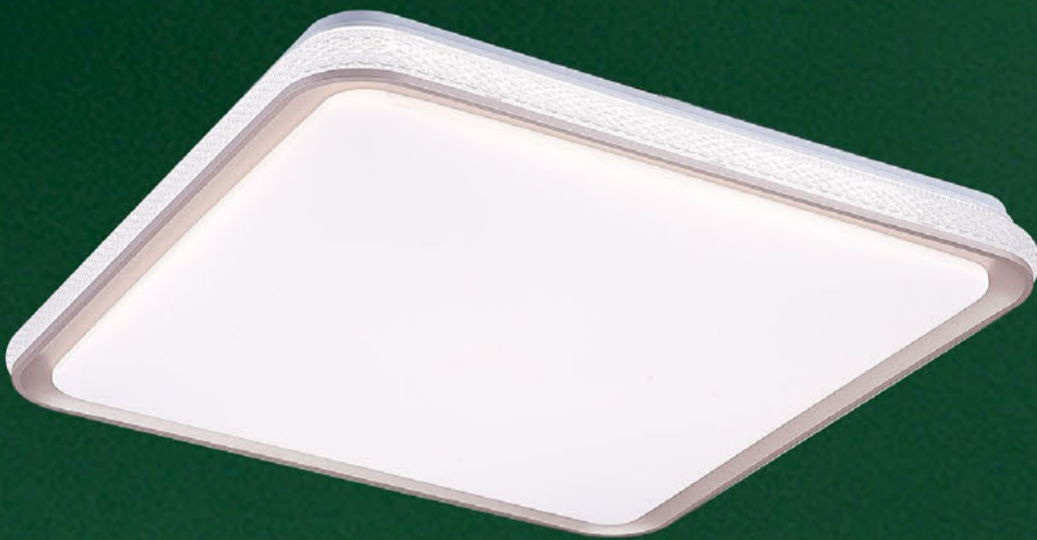

MOONLIT GLOW SERIES HOME LAMPS

Plamd[®]

WHERE LIGHT LEADS
HOME RESIDES

Product Name	Lamp Body Color	Lamp Body Size	Body Material	Power	C T
Royal Moonlight Series	Gray	960*660*75mm 500*500*75mm 500*75 400*65mm	Iron + Plastic + Acrylic	38W/48W 55W 120W/160w	3000K 5700K

ROYAL MOONLIGHT SERIES HOME LAMPS

Product Name	Lamp Body Color	Lamp Body Size	Body Material	Power	C T
Noble Moon Glory	Gold	960*660*75mm 500*500*75mm 500*75 400*65mm	Iron + Plastic + Acrylic	38W/48W 55W 120W/160w	3000K 5700K

NOBLE MOON SERIES HOME LAMPS

Plamd[®]

WHERE LIGHT LEADS
HOME RESIDES

Product Name	Lamp Body Color	Lamp Body Size	Body Material	Power	C T
Starlight	Gold Gray	960*660*75mm 500*500*75mm 500*75 400*65mm	Iron + Plastic + Acrylic	24W/36W 48W/55W 120W/160w	3000K 5700K