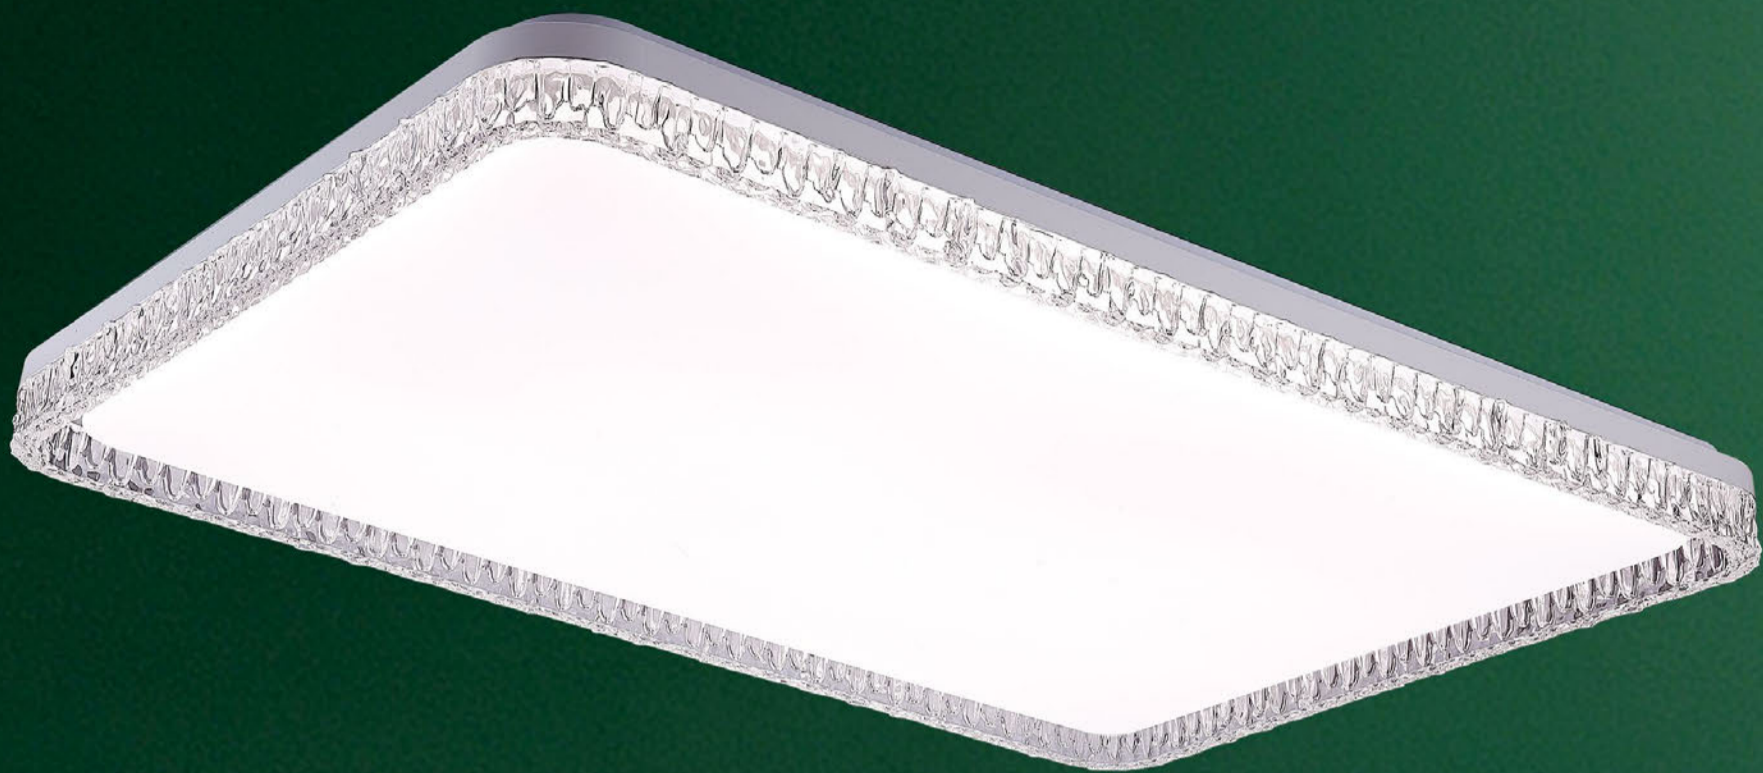

Product Name	Lamp Body Color	Lamp Body Size	Body Material	Power	C T
Moonlit Glow Elegance	Coffee Gold Gray Gold Black Gold White Gold	1160*760*80mm 960*660*75mm 500*500*75mm 500*75mm	Iron + Plastic + Acrylic	24W/36W 48W/55W 120W/160w 200W	3000K 5700K

MOONLIT GLOW SERIES HOME LAMPS

Plamd[®]

WHERE LIGHT LEADS
HOME RESIDES

Product Name	Lamp Body Color	Lamp Body Size	Body Material	Power	C T
Royal Moonlight Series	Gray	960*660*75mm 500*500*75mm 500*75 400*65mm	Iron + Plastic + Acrylic	38W/48W 55W 120W/160w	3000K 5700K

ROYAL MOONLIGHT SERIES HOME LAMPS

Product Name	Lamp Body Color	Lamp Body Size	Body Material	Power	C T
Noble Moon Glory	Gold	960*660*75mm 500*500*75mm 500*75 400*65mm	Iron + Plastic + Acrylic	38W/48W 55W 120W/160w	3000K 5700K

STAR CORE SERIES HOME LAMPS

Plamd[®]

WHERE LIGHT LEADS
HOME RESIDES

Product Name	Lamp Body Color	Lamp Body Size	Body Material	Power	C T
Stellar Polar	White/Gold Gray/Black	960*660*75mm 500*500*75mm 500*75 400*65mm	Iron + Plastic + Acrylic	24W/36W 48W/55W 120W/160W	3000K 5700K