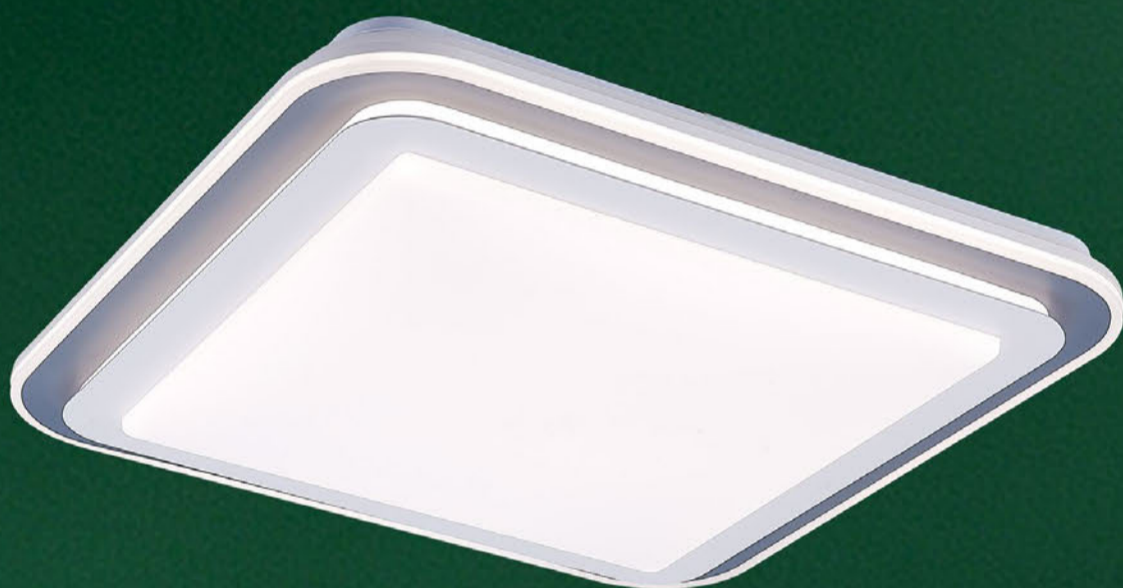

Plamd®

WHERE LIGHT LEADS
HOME RESIDES

Product Name	Lamp Body Color	Lamp Body Size	Body Material	Power	C T
Planet	White/Gray	960*660*75mm 500*500*75mm 500*75 400*65mm	Iron + Plastic Acrylic	24W/36W 48W/55W 120W/160W	3000K 5700K

PLANET SERIES HOME LAMPS