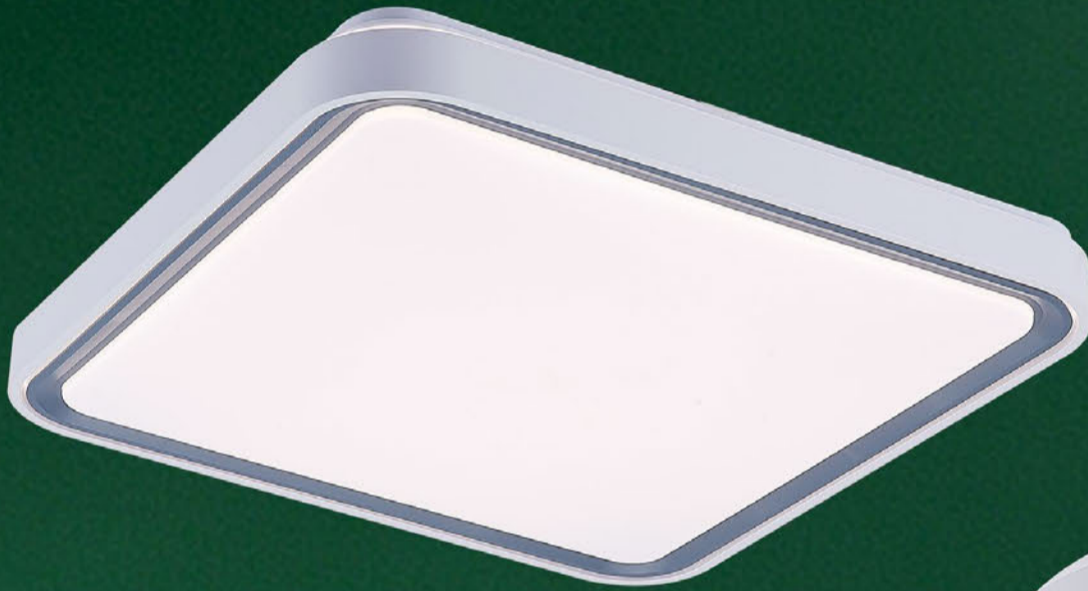

Product Name	Lamp Body Color	Lamp Body Size	Body Material	Power	C T
Star Order	Gray	1160*760*80mm 960*660*75mm 500*500*75mm 500*75 400*65mm	Iron + Plastic Acrylic	24W/36W 48W/55W 120W/160W 200W	3000K 5700K

STAR ORDER SERIES HOME LAMPS