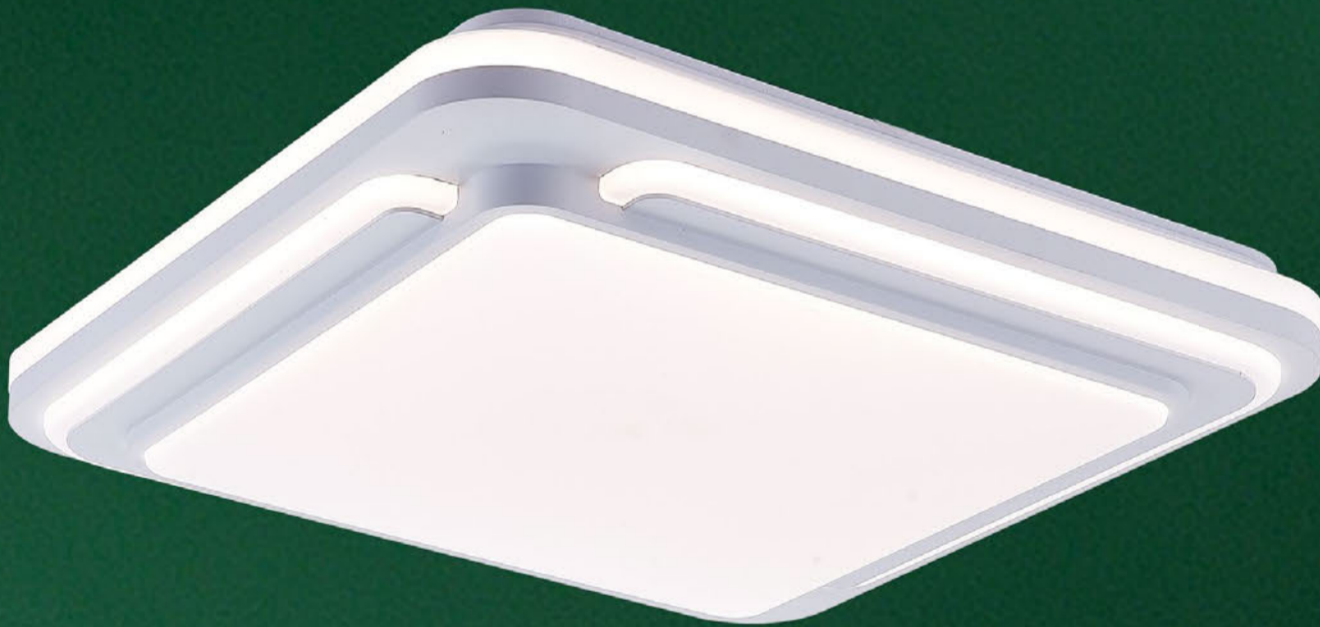

Plamd®

WHERE LIGHT LEADS
HOME RESIDES

Product Name	Lamp Body Color	Lamp Body Size	Body Material	Power	C T
Star Pupil	Black/White Gold/Silver	900*660*75mm 500*500*75mm 500*75 400*65mm	Iron + Plastic Acrylic	24W/36W 48W/55W 120W/160W	3000K 5700K

STAR PUPIL SERIES HOME LAMPS