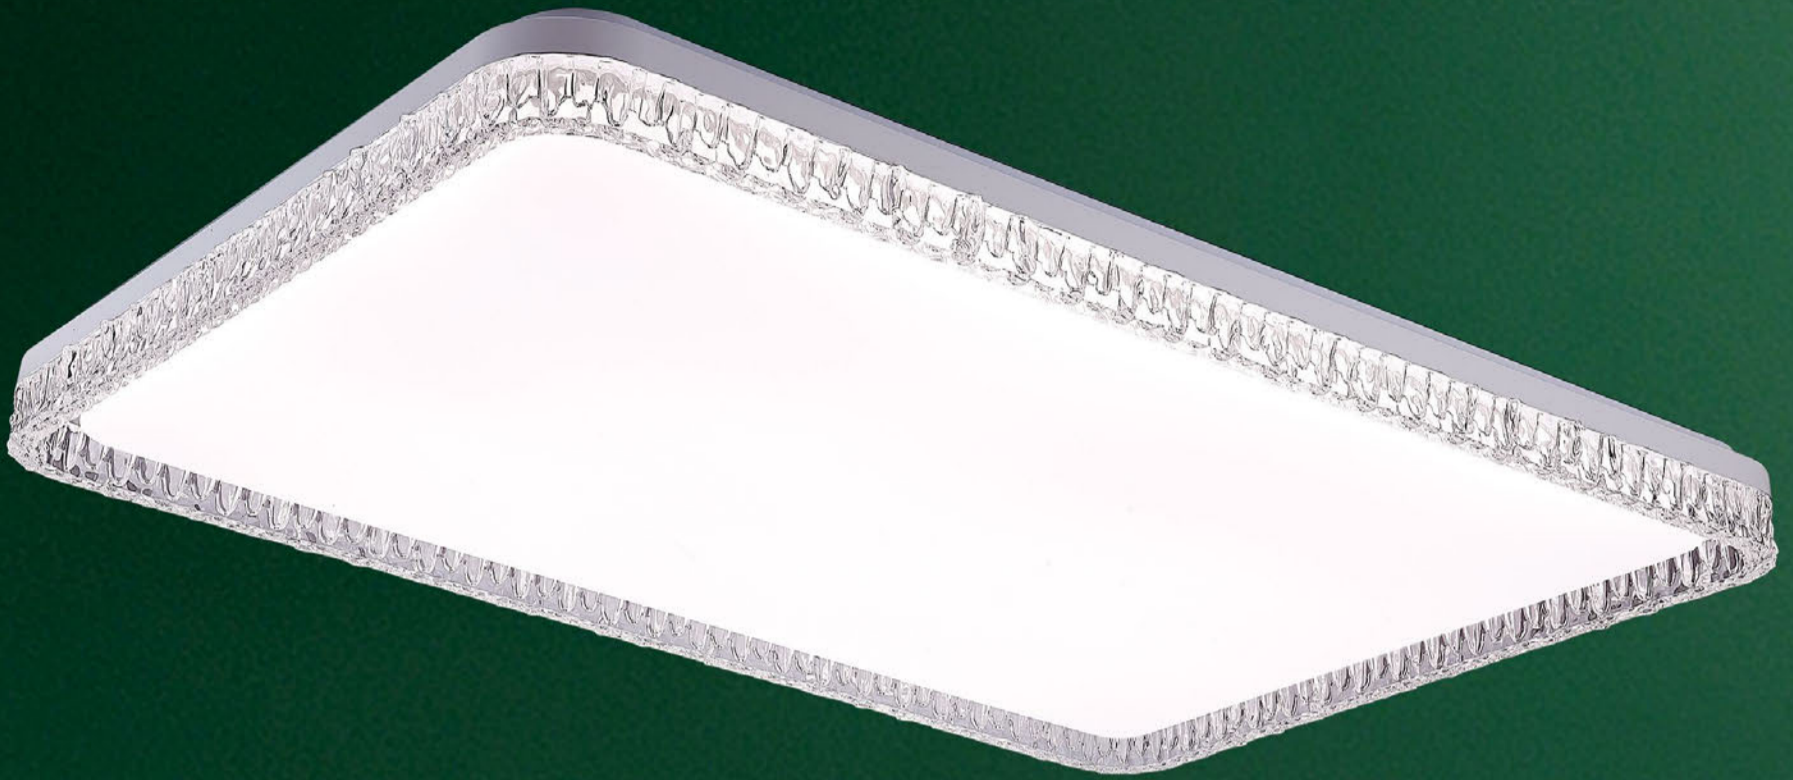

Product Name	Lamp Body Color	Lamp Body Size	Body Material	Power	C T
Moonlit Glow Elegance	Coffee Gold Gray Gold Black Gold White Gold	1160*760*80mm 960*660*75mm 500*500*75mm 500*75mm	Iron + Plastic + Acrylic	24W/36W 48W/55W 120W/160w 200W	3000K 5700K

MOONLIT GLOW SERIES HOME LAMPS

Plamd[®]

WHERE LIGHT LEADS
HOME RESIDES

Product Name	Lamp Body Color	Lamp Body Size	Body Material	Power	C T
Royal Moonlight Series	Gray	960*660*75mm 500*500*75mm 500*75 400*65mm	Iron + Plastic + Acrylic	38W/48W 55W 120W/160w	3000K 5700K

ROYAL MOONLIGHT SERIES HOME LAMPS

Product Name	Lamp Body Color	Lamp Body Size	Body Material	Power	C T
Noble Moon Glory	Gold	960*660*75mm 500*500*75mm 500*75 400*65mm	Iron + Plastic + Acrylic	38W/48W 55W 120W/160w	3000K 5700K

STAR CORE SERIES HOME LAMPS

Plamd[®]

WHERE LIGHT LEADS
HOME RESIDES

Product Name	Lamp Body Color	Lamp Body Size	Body Material	Power	C T
Stellar Polar	White/Gold Gray/Black	960*660*75mm 500*500*75mm 500*75 400*65mm	Iron + Plastic + Acrylic	24W/36W 48W/55W 120W/160W	3000K 5700K