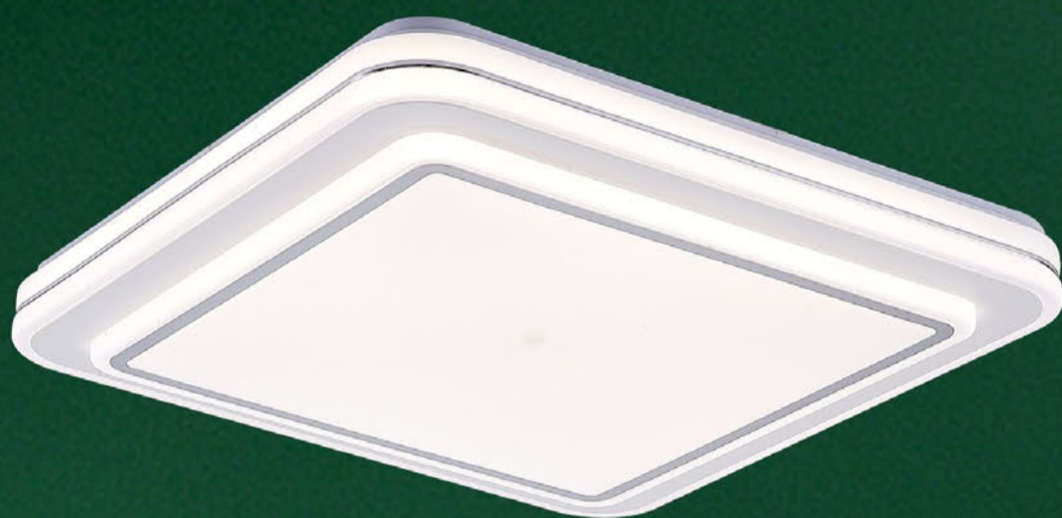

Plamd®

WHERE LIGHT LEADS
HOME RESIDES

Product Name	Lamp Body Color	Lamp Body Size	Body Material	Power	C T
Star Torch	Silver	960*660*75mm 500*500*75mm 500*75 400*65mm	Iron + Plastic + Acrylic	24W/36W 48W/55W 120W/160W	3000K 5700K

STAR TORCH SERIES HOME LAMPS