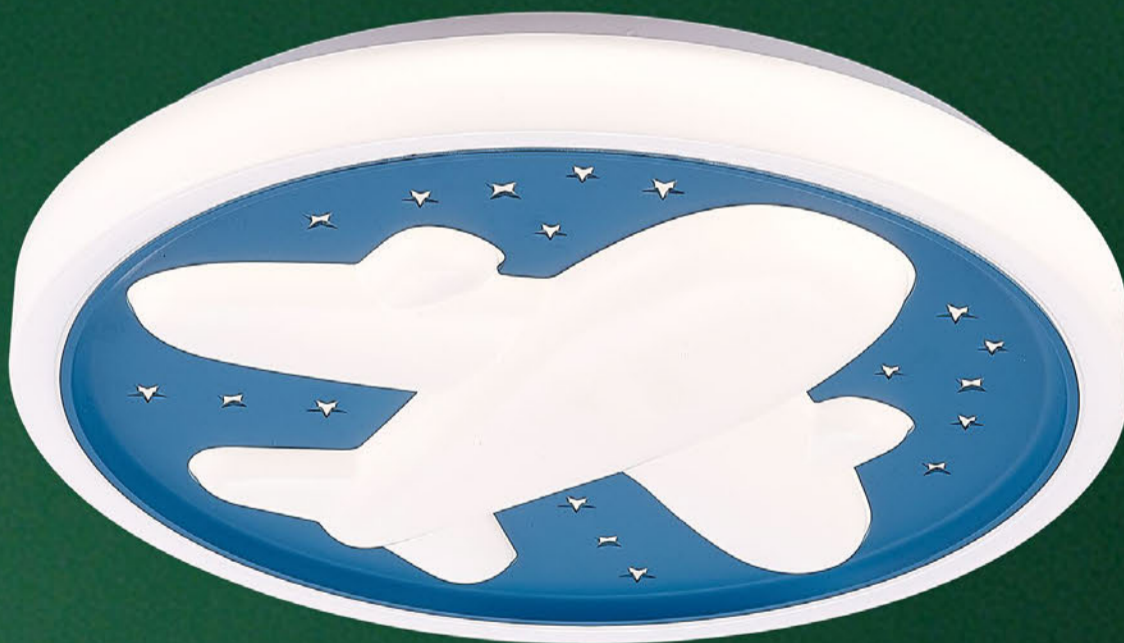

PLANET SERIES HOME LAMPS

Product Name	Lamp Body Color	Lamp Body Size	Body Material	Power	C T
Star Kid	Coffee Gold Gray Gold Black Gold White Gold	500*75mm 400*75mm	Iron + Plastic Acrylic	24W/36W 48W	3000K 5700K