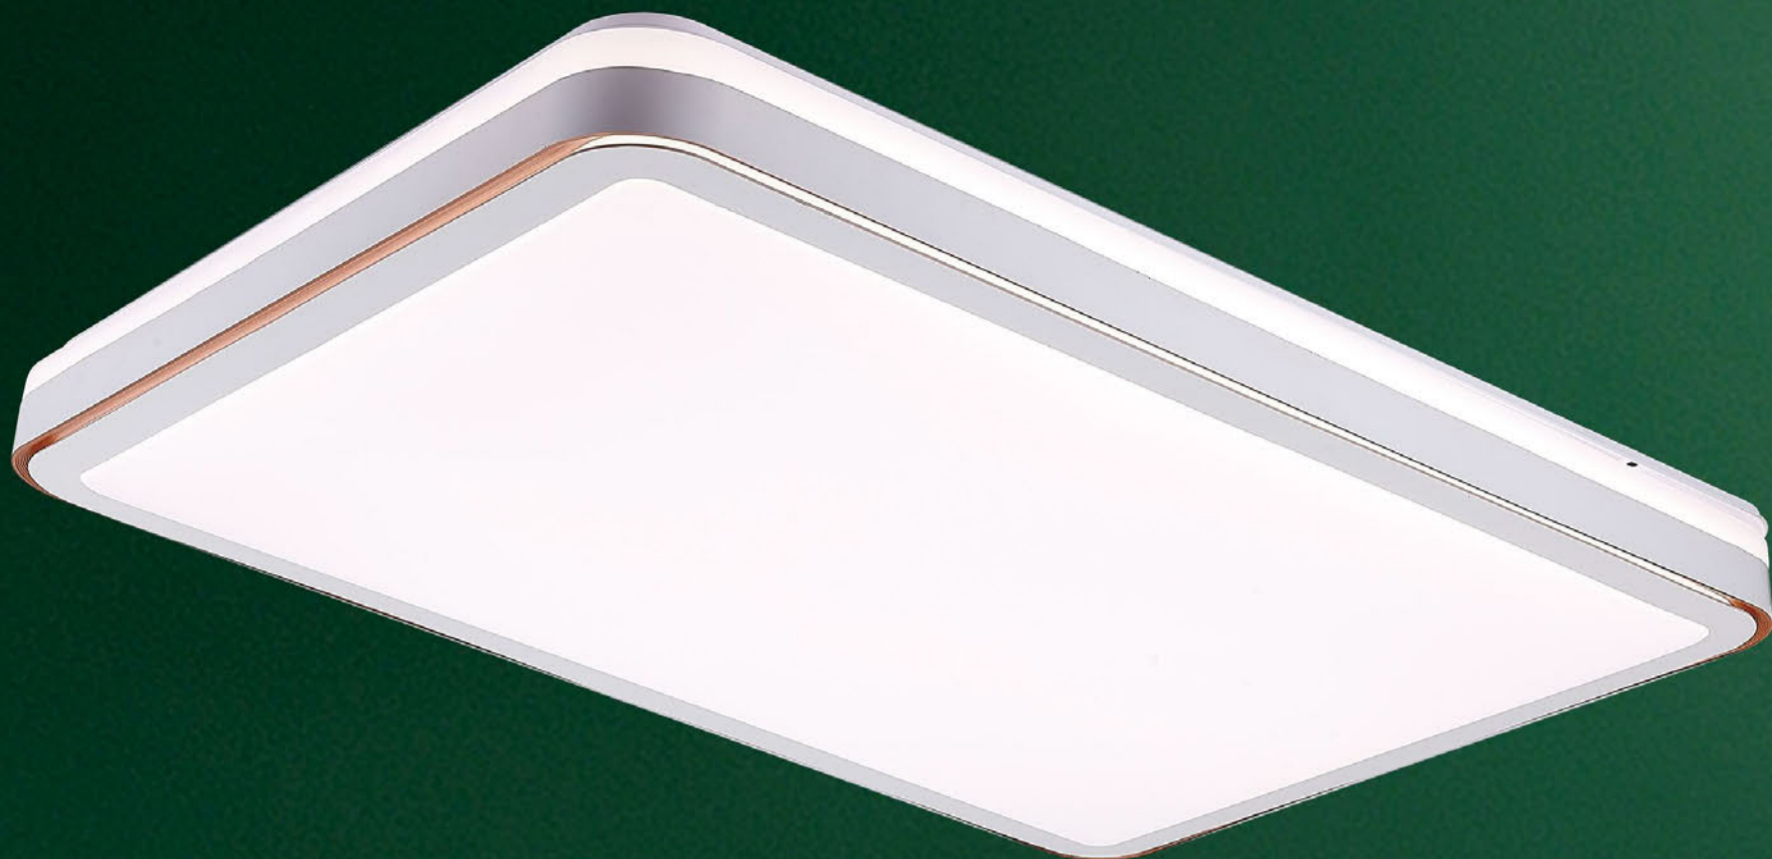

Plamd®

WHERE LIGHT LEADS
HOME RESIDES

Product Name	Lamp Body Color	Lamp Body Size	Body Material	Power	C T
Star Track	White Gold	1160*760*80mm 960*660*75mm 500*500*75mm 500*75 400*65mm	Iron + Plastic + Acrylic	24W/36W 48W/55W 120W/160W 200W	3000K 5700K

STAR TRAIL SERIES HOME LAMPS