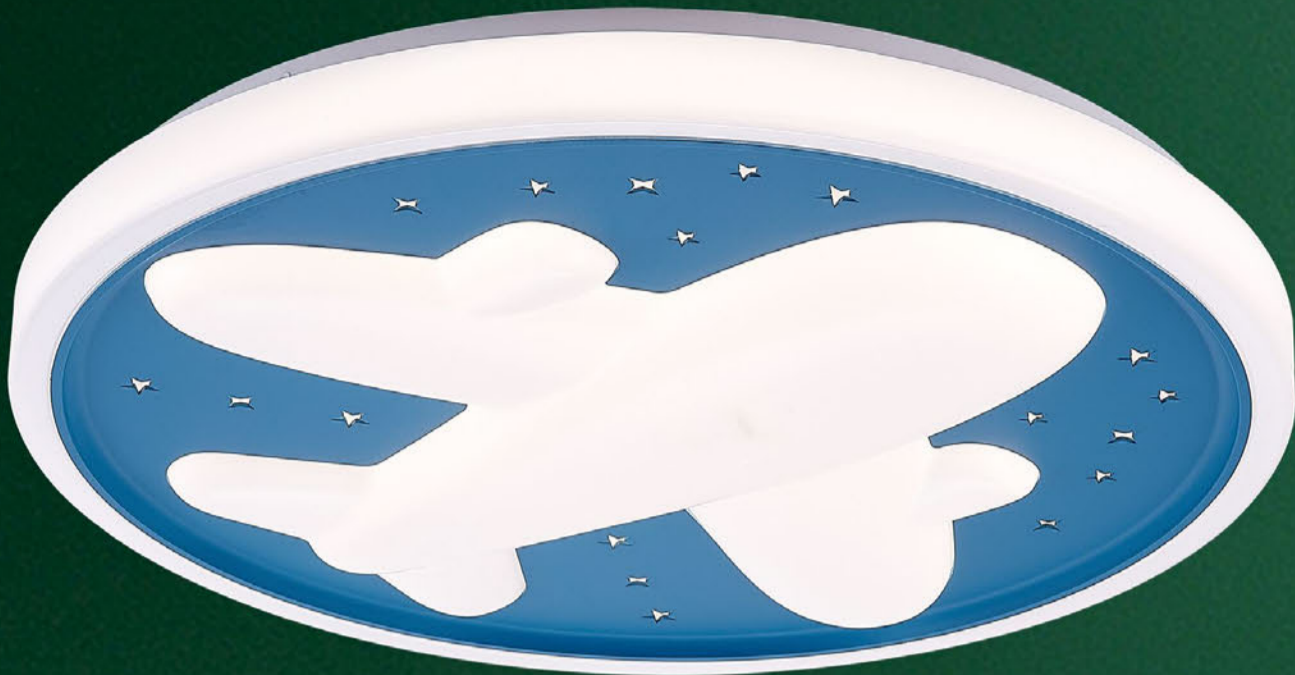

PLANET SERIES HOME LAMPS

Product Name	Lamp Body Color	Lamp Body Size	Body Material	Power	C T
Star Kid	Coffee Gold Gray Gold Black Gold White Gold	500*75mm 400*75mm	Iron + Plastic Acrylic	24W/36W 48W	3000K 5700K