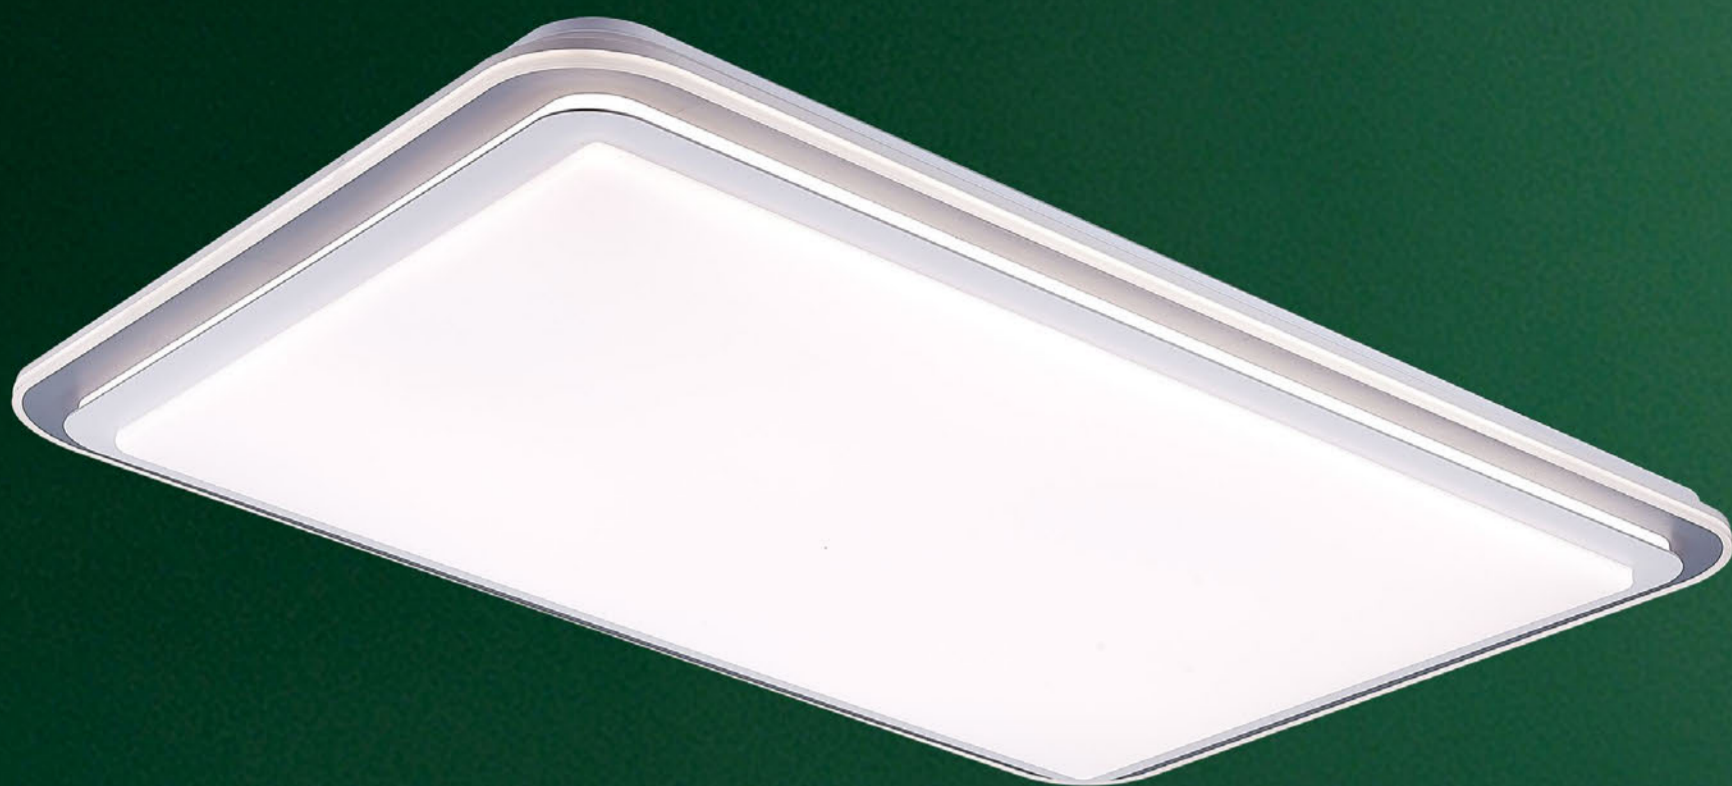

Plamd®

WHERE LIGHT LEADS
HOME RESIDES

Product Name	Lamp Body Color	Lamp Body Size	Body Material	Power	C T
Planet	White/Gray	960*660*75mm 500*500*75mm 500*75 400*65mm	Iron + Plastic Acrylic	24W/36W 48W/55W 120W/160W	3000K 5700K

PLANET SERIES HOME LAMPS