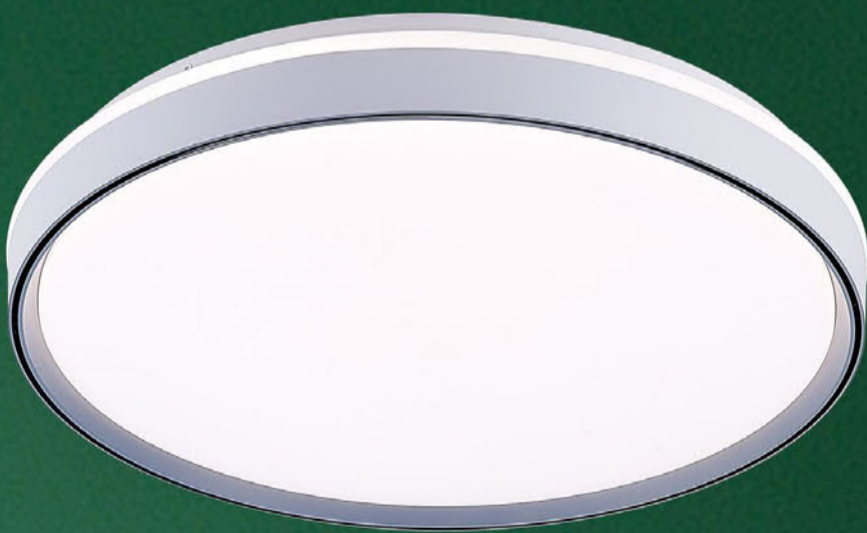

Plamd®

WHERE LIGHT LEADS
HOME RESIDES

Product Name	Lamp Body Color	Lamp Body Size	Body Material	Power	C T
Star Shine	Gold & Black Coffee & Black Silver & Black	960*660*75mm 500*500*75mm 500*75 400*65mm	Iron + Plastic Acrylic	24W/36W 48W/55W 120W/160W	3000K 5700K

STAR SHINE SERIES HOME LAMPS