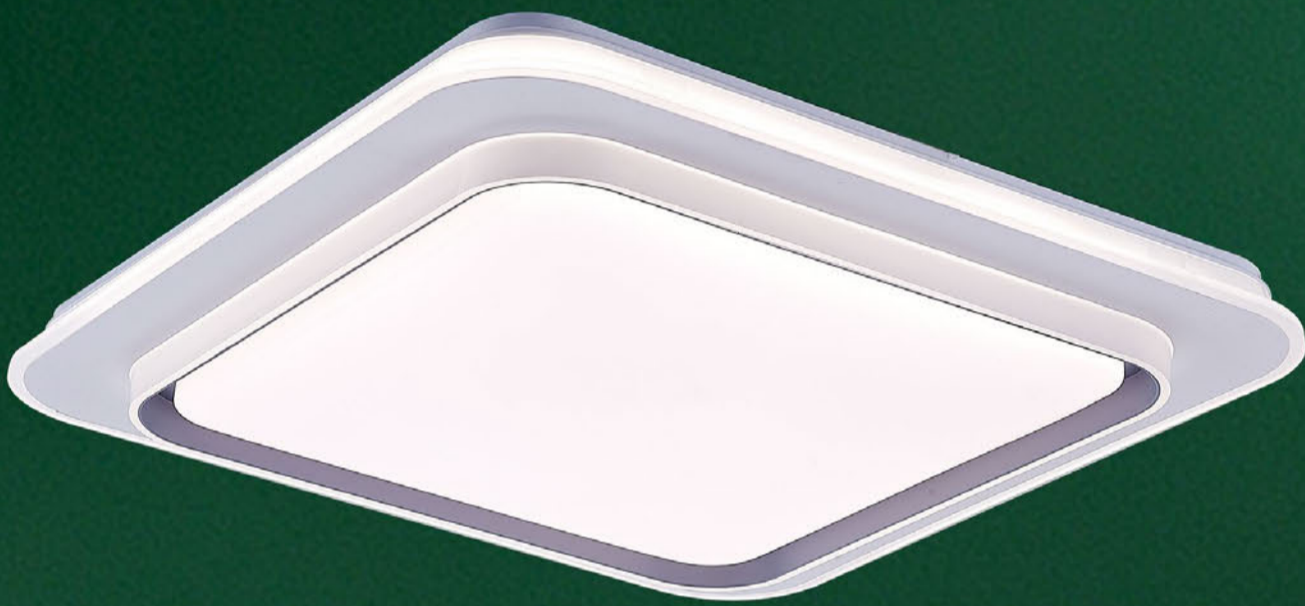

Product Name	Lamp Body Color	Lamp Body Size	Body Material	Power	C T
Star Rain	Gray	960*660*75mm 500*500*75mm 500*75	Iron + Plastic Acrylic	24W/36W 48W/55W 120W/160W	3000K 5700K