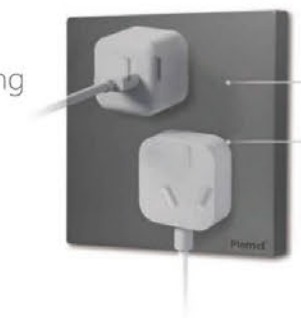

B10 SERIES SWITCH SOCKET

B10 SERIES SWITCHES AND SOCKETS

PRODUCT ANALYSIS

▼ MICRO FLUORESCENT INDICATOR

Soft micro fluorescent light, gentle on eyes
Easily locate the switch at night

▼ ROUNDED ANGLE

Gentle arc design
Smoother and more elegant lines

▼ FINE MATTE FINISH

Light and delicate frosted texture
Delivers smooth and comfortable control

▼ EXTRA-LONG LIFESPAN

Designed to international standards
Switch lifespan ≥ 40,000 times

B10 SERIES SWITCHES AND SOCKETS

PRODUCT ANALYSIS

▼ CHILD SAFETY PROTECTION

Child lock / Anti-misinsertion
Ensure safe electricity use

▼ PIN WITH DUAL USB

Outlet with 2 Ports 2.4A USB Socket
Supports charging multiple devices simultaneously
Enjoy your leisure time to the fullest

▼ STAGGERED 5-HOLE SOCKET

Large staggered spacing prevents plugs from conflicting
Wider spacing between outlets
Dual use for 2-pin & 3-pin plugs

▼ CAT.6 DATA SOCKET

Enhanced data transfer speed
Faster and smoother internet experience
Meets the growing demand for network usage