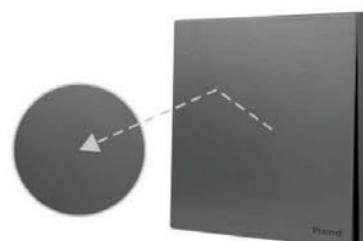

B10 SERIES SWITCH SOCKET

B10 SERIES SWITCHES AND SOCKETS

PRODUCT ANALYSIS

▼ MICRO FLUORESCENT INDICATOR

Soft micro fluorescent light, gentle on eyes
Easily locate the switch at night

▼ ROUNDED ANGLE

Gentle arc design
Smoother and more elegant lines

▼ FINE MATTE FINISH

Light and delicate frosted texture
Delivers smooth and comfortable control

▼ EXTRA-LONG LIFESPAN

Designed to international standards
Switch lifespan ≥ 40,000 times

B10 SERIES SWITCHES AND SOCKETS

▼ STAGGERED 5-HOLE SOCKET

Large staggered spacing prevents plugs from conflicting
Wider spacing between outlets
Dual use for 2-pin & 3-pin plugs

▼ CAT.6 DATA SOCKET

Enhanced data transfer speed
Faster and smoother internet experience
Meets the growing demand for network usage